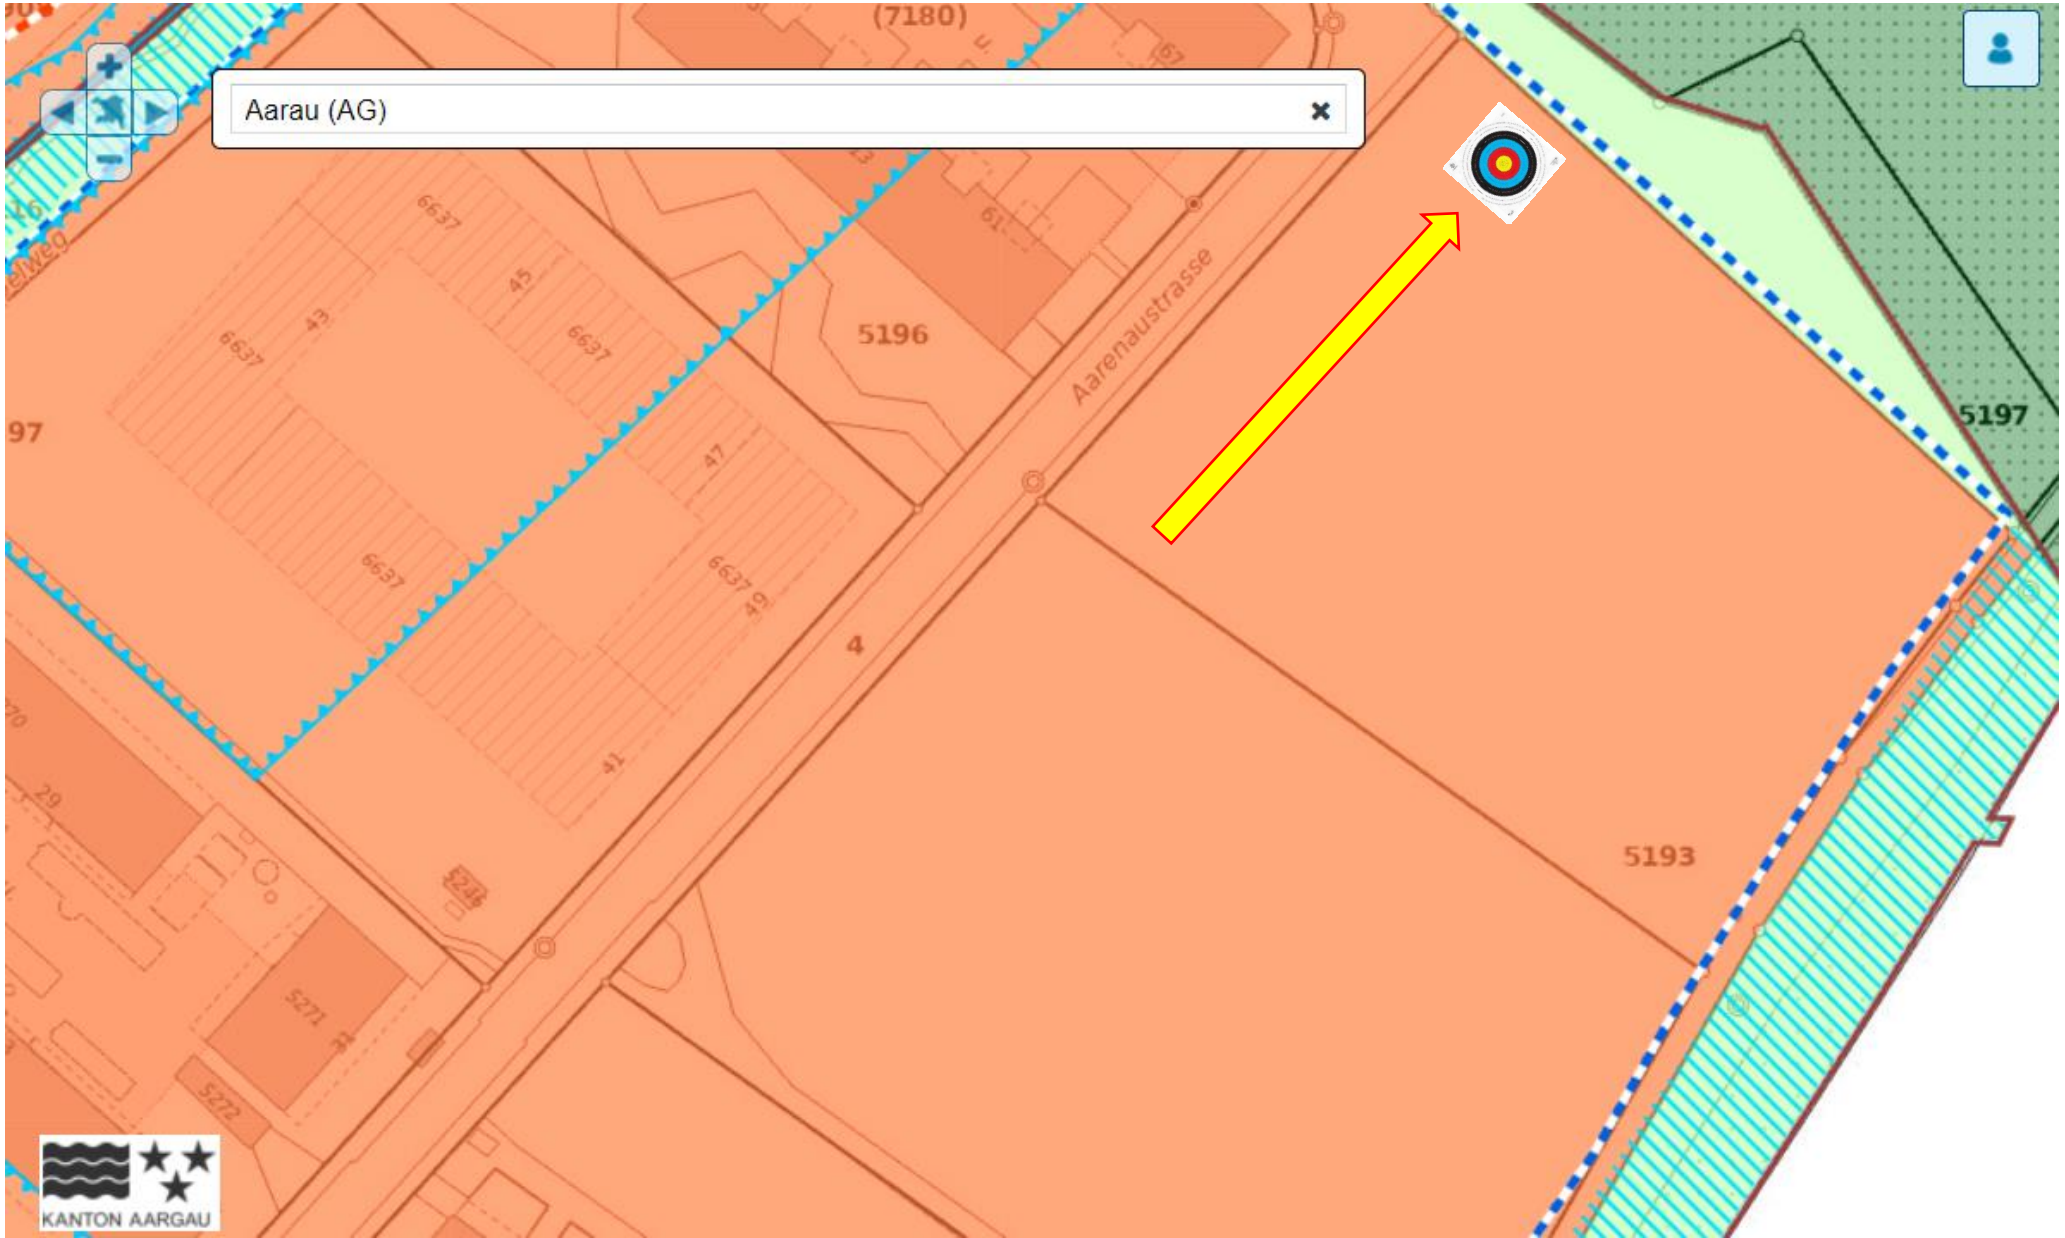

Aarau (AG)

Aarenaustrasse

5196

5193

5197